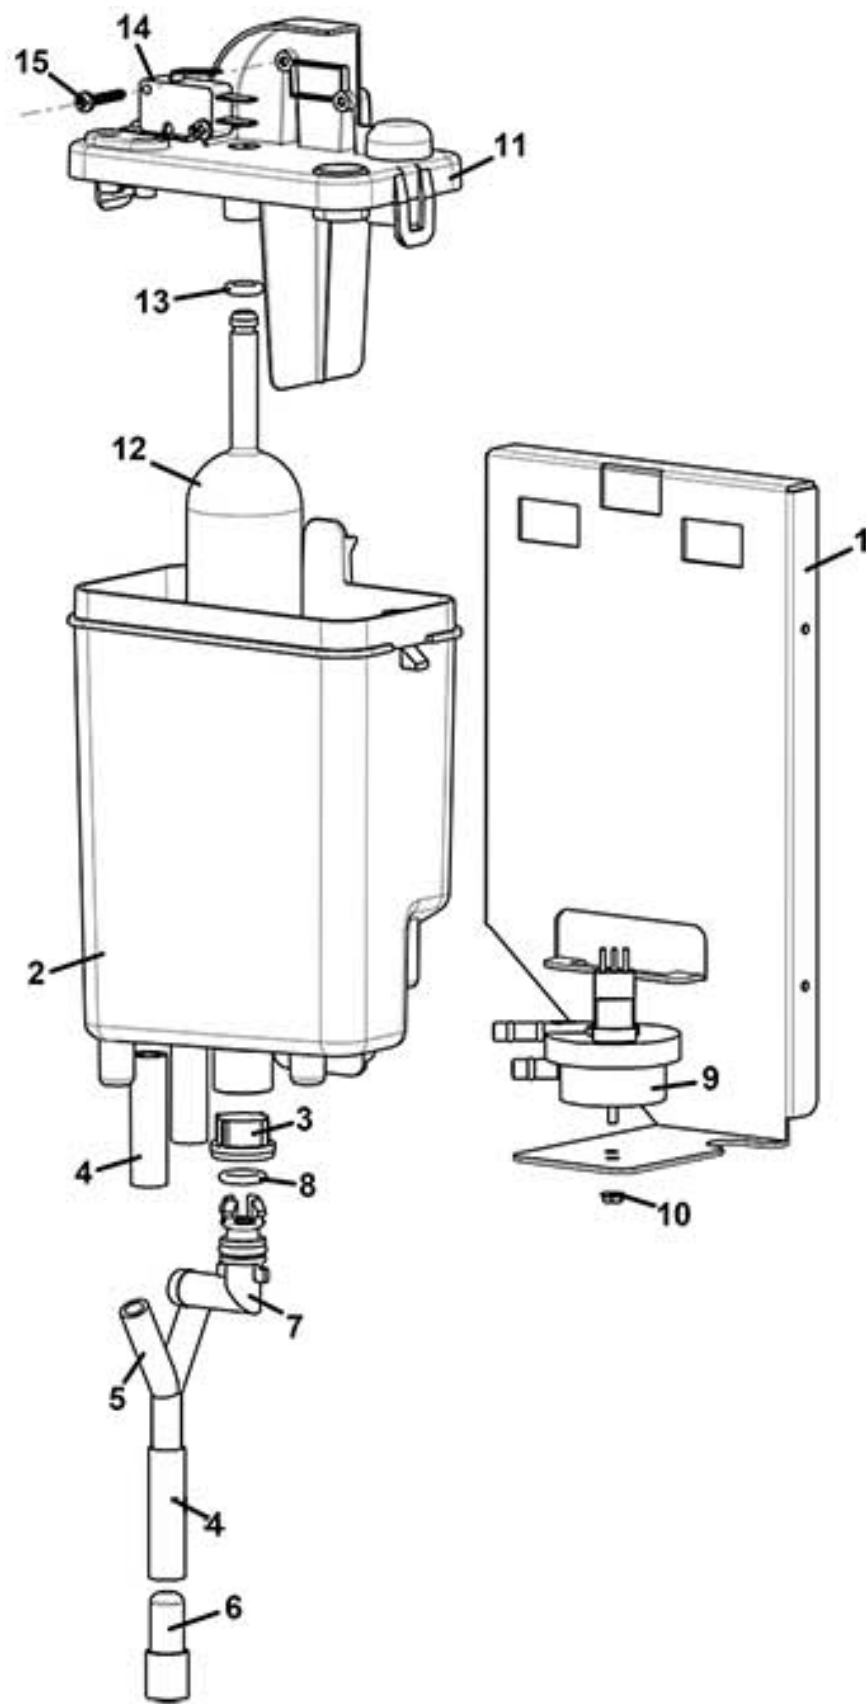

CINO XS GRANDE PRO VHO - 2 MIXERS SUPPORT ASSEMBLY

CINO XS GRANDE PRO VHO

CINO XS GRANDE PRO VHO - 2 MIXERS SUPPORT ASSEMBLY

Pos. Code	Description
1 0080200012NA	MIXER SUPPORT (BLACK COLOR)
2 VIT0002401	SCREW TCB 3.5 x 9.5
3 0080100005	MIXER BASE
4 0080100015	MIXER BASE BUSH
5 GUA0000084	GASKET 3131
6 0090003023	24 V DC MIXER MOTOR SHAFT D.4
7 0080100024	DRIP TRAP FAN
8 0080100009IC	ORANGE MOTOR CONNECTION COVER
9 0080100101	MIXER GASKET - SHAFT D.4
10 0080100011	SMALL FAN MIXER SHAFT D.4
11 0080100023IC	ORANGE MIXER COVER
12/a 0080200110L	MIXER BODY W/O INLET W/LINE LEFT
12/b 0080200111R	MIXER BODY W/O INLET W/LINE RIGHT
12/c 0080200112C	MIXER BODY W/O INLET W/LINE CENTER
13 0080100006IC	ORANGE STOPPER RING
14 0080100080	MIXER TRAP WITH INLET X2,5
15 0080100043	WATER OUTLET
16 GUA0000085	SILICONE GASKET 106
17 0080200014NA	PIPES SUPPORT (BLACK)
18 0020039529NA	PLASTIC BLACK SUPPORT PRODUCT PIPE
19 0010020052	SPOUT DELIVERY
20 0020039533	D.6 30° SPOUT DELIVERY
100 0080100001R	MIXER BASE+MOTOR ASSEMBLY FROM POS.3 TO POS. 11
101 0080200010CL	2 MIXERS SUPPORT

CINO XS GRANDE PRO VHO - WATER INLET PANEL

CINO XS GRANDE PRO VHO

CINO XS GRANDE PRO VHO - WATER INLET PANEL

Pos. Code	Description
1 0010027244-05	TANK SUPPORT CAM
2 0800013041	TANK
3 0110020007	D.20 PLASTIC FILTER
4 TSIL07/11T	TRANSPARENT SILICONE PIPE D.7 x 11
5 0100001065	'Y' FITTING
6 650001057	DISCHARGE PLUG
7 0800009211	ELBOW WITH RAPID CONNECTION
8 GUA0000043	OR 109
9 0110007003	VOLUME COUNTER W/RUBBERHOLDER
10 VIT0004701	M3 FR NUT
11 0800013043	TANK COVER
12 0800013046	FLOATER TANK
13 GUA0000082	SILICONE GASKET D.6
14 ELE0001514	3 A 250 V MICROSWITCH
15 VIT0002013	2.9 x 19 TAPPING TCB SCREW