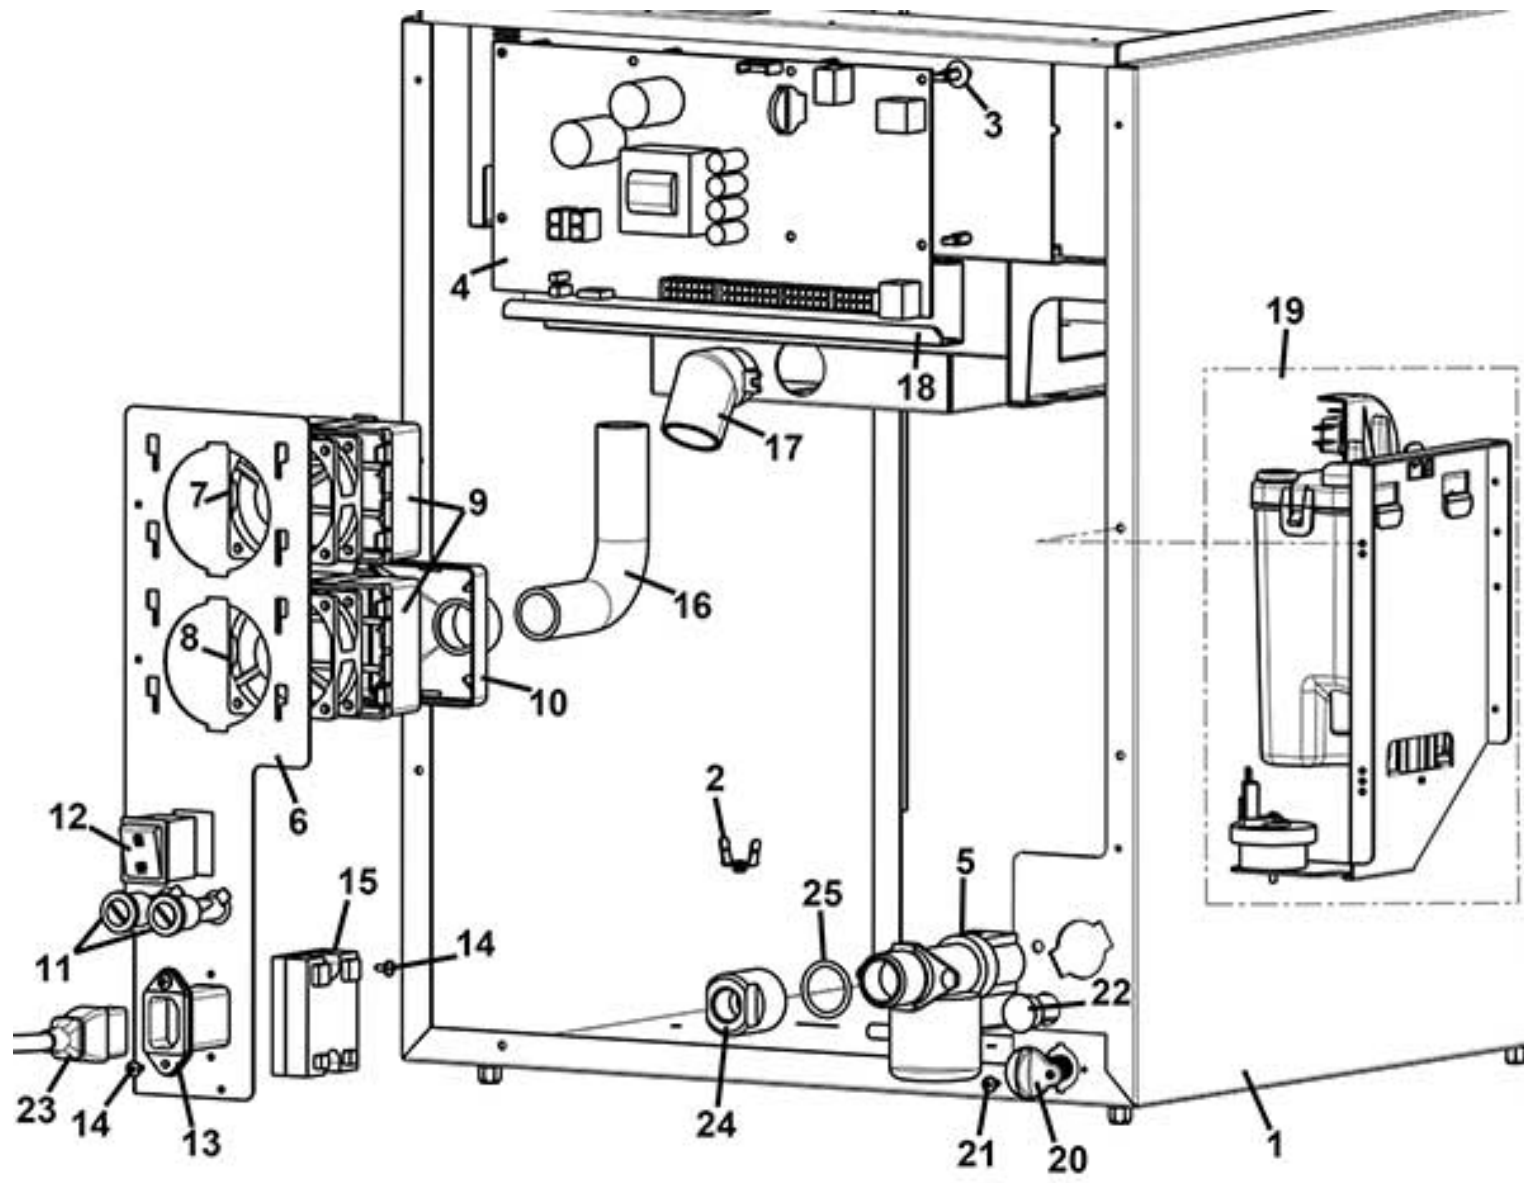

CINO XS GRANDE PRO VHO - REAR CABINET

CINO XS GRANDE PRO VHO

CINO XS GRANDE PRO VHO - REAR CABINET

Pos. Code	Description
1 0010024155NA	CABINET (BLACK)
2 ELE0060520	GROUND PIN
3 ELE0062013	PIN BOARD SUPPORT
4 SCH0008962	CPU/POWER BOARD
5 0110001058	24V INLET SAFETY VALVE
6 0130013030NA	ELECTRIC COMPONENTS SUPPORT (BLACK)
7 ELE0000462	AXIAL FAN 24DC-LOWER SPEED
8 ELE0000461	AXIAL FAN 24DC- HIGH SPEED
9 0010027064	FAN COVER
10 0010027065	FAN CONNECTION
11 ELE0003508CL	FUSES HOLDER + FUSES
12 ELE0002014CL3	BIPOLAR SWITCH 15A 250V-ON/OFF- 3 CABLES
13 ELE0002322	SOCKET 250V 10A WITH FILTER
14 VIT0002010	3,5x9,5 TAPPING SCREW
15 ELE0001012	RELAY OPT 22
16 TEOL000001CL3	SPIRAL PIPE D.20 L.220MM
17 0010027043NA	BLACK TUBE CONNECTION
18 0010024161NA	CABLES SUPPORT (BLACK)
19	See table WATER INLET PANEL
20 0600016455	WATER OUTLET PLUG
21 VIT0002009	SCREW T.C.B. 3,5 x 6,5
22 GUA0011010	PLUG
23 ELE0055008	POWER LEAD 3X1 WITH IEC PLUG AND SCHUKO SOCKET
24 0810010558	WATER INLET VALVE CONNECTION
25 GUA0000021	GASKET 130