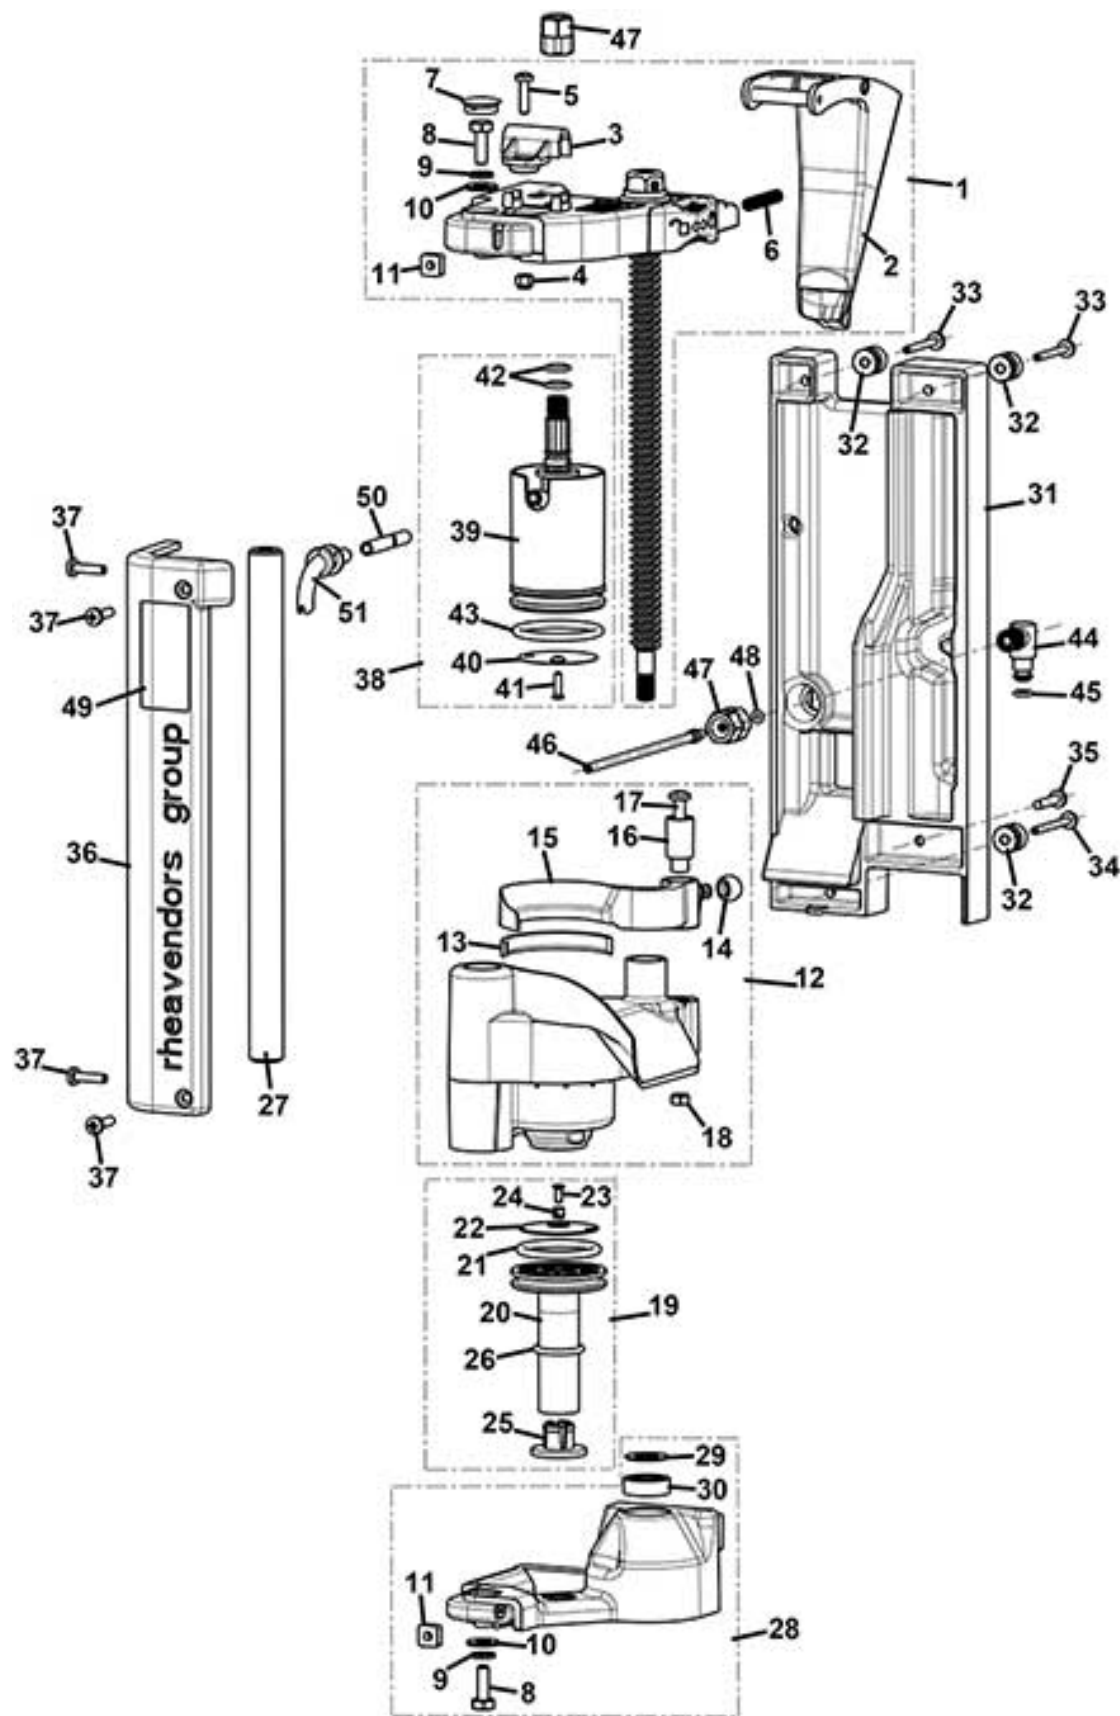

CINO XS GRANDE PRO VHO

CINO XS GRANDE PRO VHO - PRO BREWER SUPPORT+MOTOR

Pos. Code	Description
1 0260014002	PRO BREWER SUPPORT
2 ELE0001514	3 A 250 V MICROSWITCH
3 VIT0000006	M 3x16 TCB SCREW
4 VIT0004701	M3 FR NUT
5 ELE0060520	GROUND PIN
6 ELE0000930	NTC 10K/TE PROBE
7 VIT0004816	STAINLESS STEEL NUT M4
8 ELE0062013	PIN BOARD SUPPORT
9 SCH0009120	HEATER BOARD
10 ELE0000467-01	FAN HEATER 24V DC
11 VIT0003102	WASHER tab D. 3.2
12 VIT0000002	M 3x16 TCB SCREW
13 0250014084	FEMALE CONNECTION
14 0260014009	WATER CONNECTION SUPPORT
15 VIT0002009	SCREW T.C.B. 3,5 x 6,5
16 TTEF02/04T	D.2x4 PIPE FOR FOODSTUFFS
17 0250014086	WATER PIPE NUT
18 0100002014	SO1-4 LOCKING RING
19 GUA0000061	2010 VITON OR
20 0090002220CL	PRO BREWER MOTOR ASS.Y FROM POS. 21 TO POS. 34
21 0090002230	24V MOTOR
22 0090002222	MOTOR UPPER UNIT
23 0090002223	MOTOR LOWER UNIT
24 0090002224	FEMALE CONNECTION SHAFT
25 0090002225AN	SLAVE PULLEY ANODIZED
26 VIT0006703	BLOCKING TAB 3x3x6
27 0090002226	PULLEY SPACER
28 0090002228	BELT H:8MM
29 VIT0009324	BEARING SKF 6001-2RS1
30 VIT0009320	BEARING SKF 608-2RSH
31 VIT0000017	SCREW TCB M5x20
32 VIT0003104	WASHER tab D. 5.1
33 VIT0002010	3,5x9,5 TAPPING SCREW
34 VIT0002012	2.9x 16 TAPPING TCB SCREW
35 VIT0000015	M 4x25 TCB SCREW
36 VIT0004815	M 4 SELFLOCKING NUT
37 VIT0002401	SCREW TCB 3.5 x 9.5
38 0260014004	HEATING FAN PLUG
100 0250014086R	PRO BREWER INLET WATER FROM POS. 16 TO POS. 19