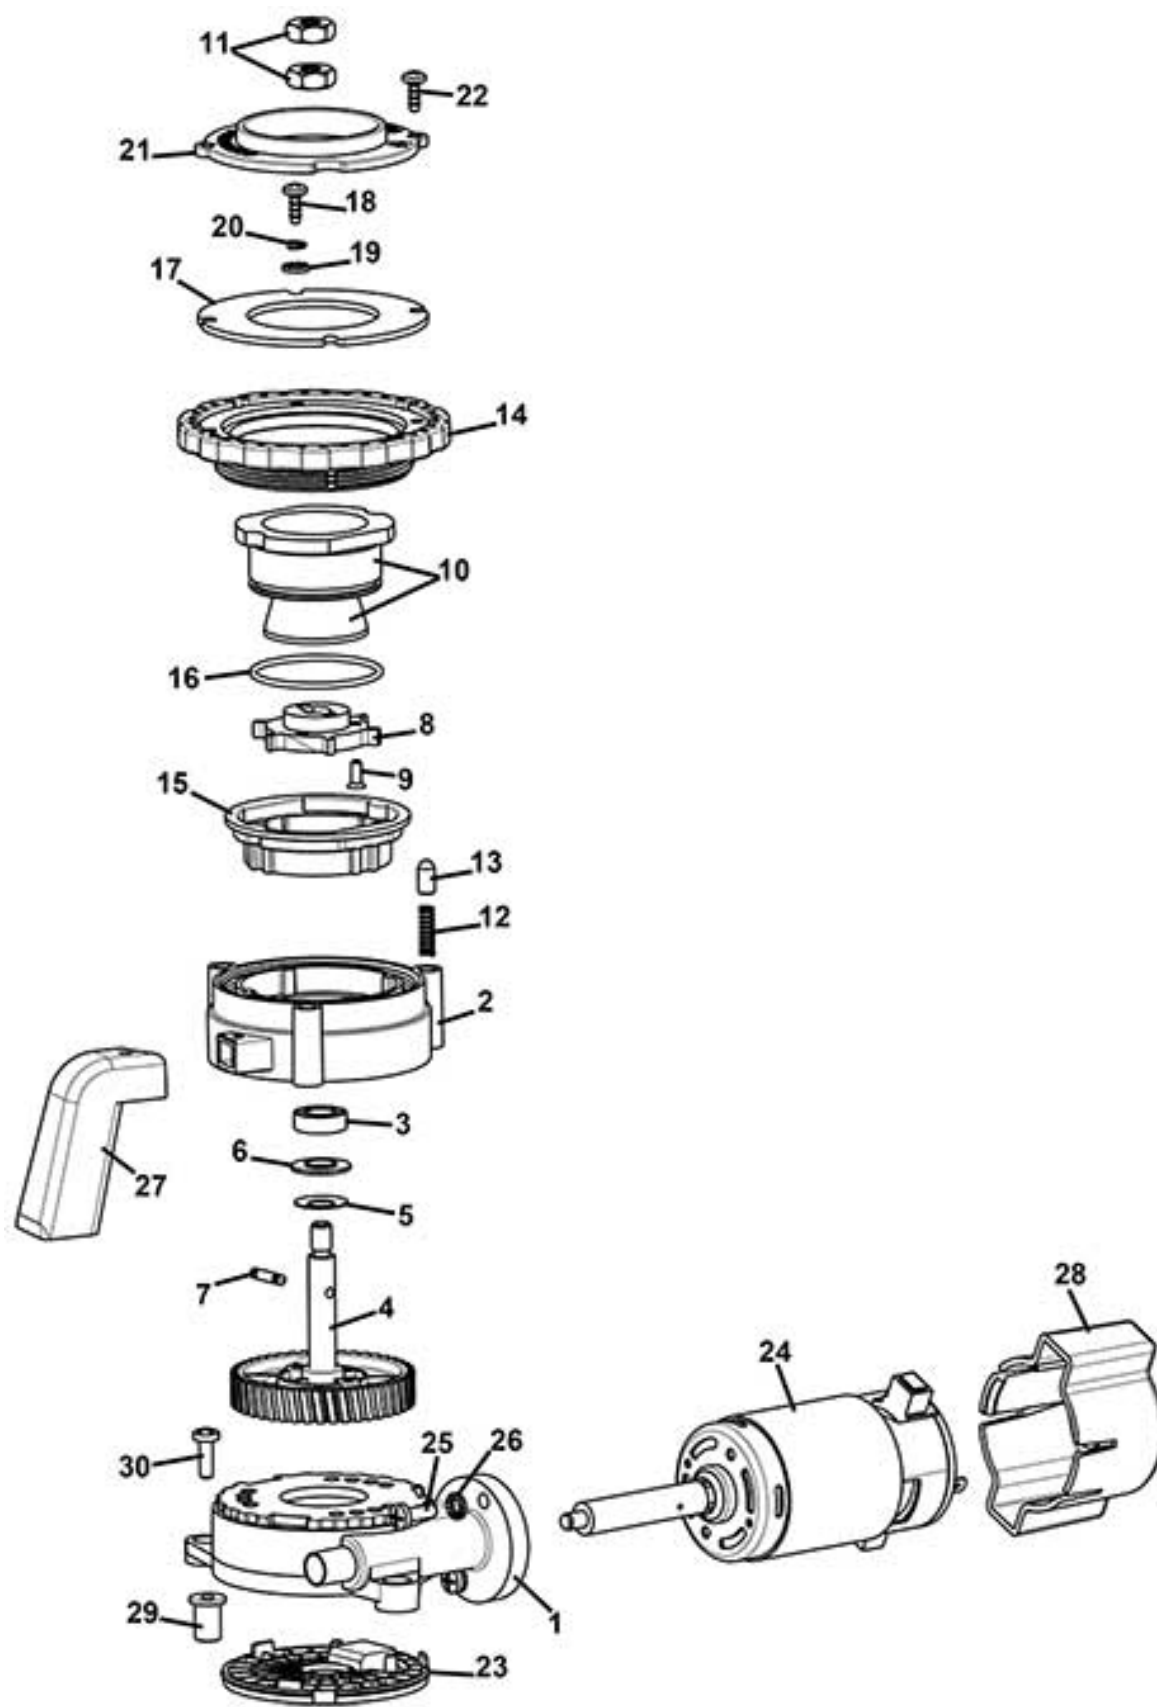

CINO XS GRANDE PRO VHO - GRINDER