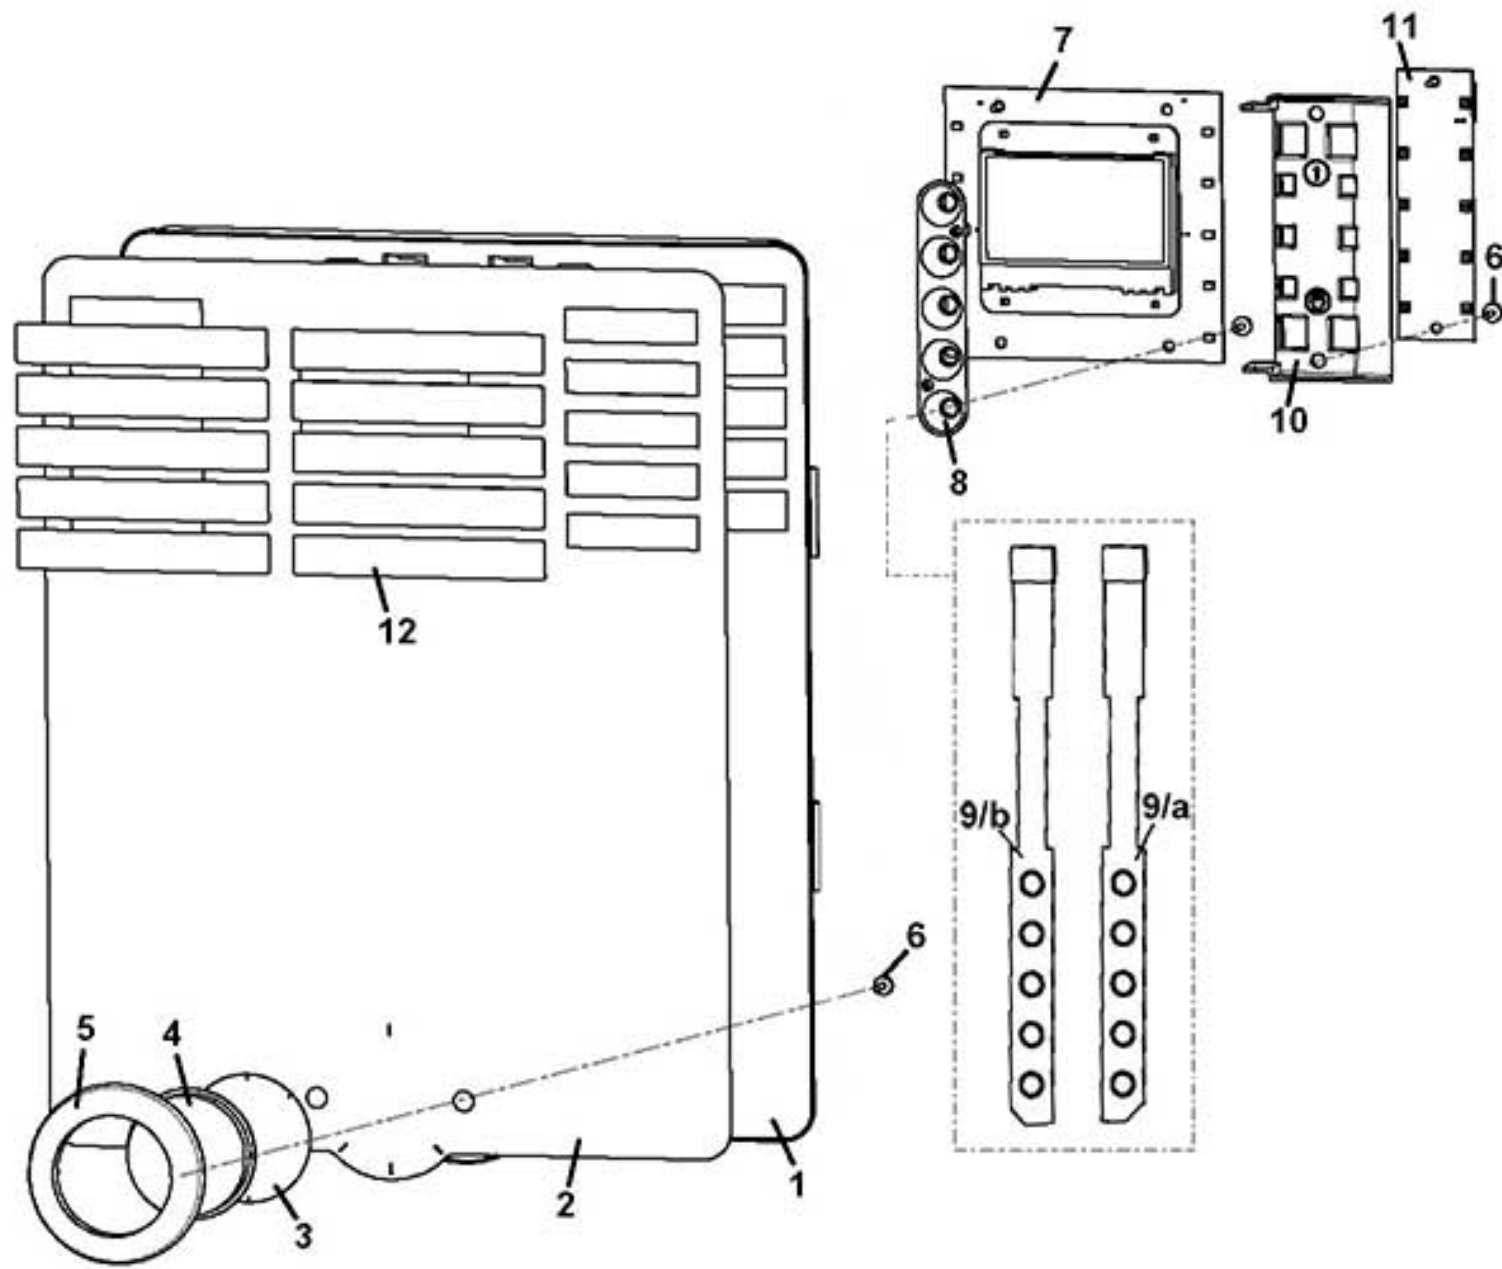

CINO XS GRANDE PRO VHO

CINO XS GRANDE PRO VHO - LIGHTING GLASS

Pos. Code	Description	
1	0020039008TR	FRONTAL PANEL GLASS (TRANSPARENT)
2		
3	0020039090	ADHESIVE LOGO
4	0020039085TR	DOOR GLASS LOGO (TRANSPARENT)
5	0020039084XC	DOOR LOGO FRAME (CHROME)
6	VIT0002469	SCREW TC 3.5 x 10
7	SCH0008242CL	3 COLOURS 128X64 DISPLAY ASSEMBLED
8	0020039079NA	BUTTONS LIGHT GUIDE (BLACK)
9/a	ELE0000470	RIGHT KEYBOARD-5 BUTTONS
9/b	ELE0000471	LEFT KEYBOARD-5 BUTTONS
10	0020039086NA	SELECTION LABELS LIGHT GUIDE (BLACK)
11	SCH0008220	SELECTION LABELS LIGHTING BOARD
12		
100	ELE0000470R	RIGHT+LEFT KEYBOARD-5 BUTTONS POS.9/A+9/B