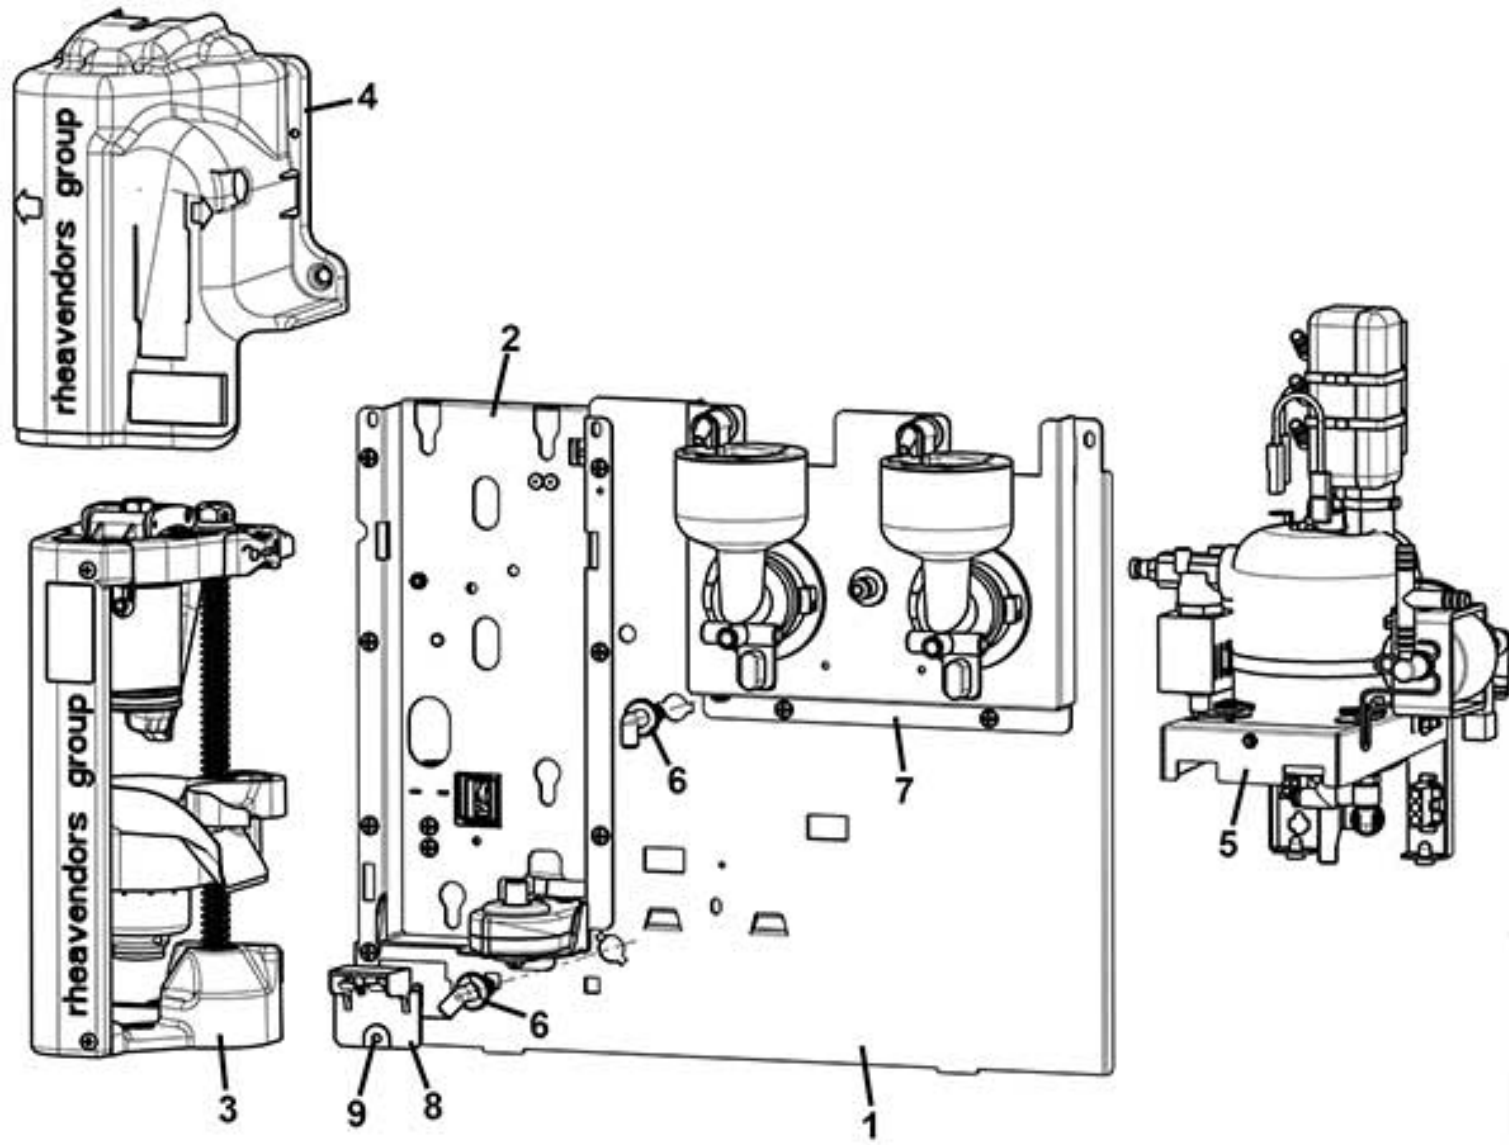

CINO XS GRANDE PRO VHO

CINO XS GRANDE PRO VHO - LIGHTING GLASS

Pos. Code	Description	
1	0020039008TR	FRONTAL PANEL GLASS (TRANSPARENT)
2		
3	0020039090	ADHESIVE LOGO
4	0020039085TR	DOOR GLASS LOGO (TRANSPARENT)
5	0020039084XC	DOOR LOGO FRAME (CHROME)
6	VIT0002469	SCREW TC 3.5 x 10
7	SCH0008242CL	3 COLOURS 128X64 DISPLAY ASSEMBLED
8	0020039079NA	BUTTONS LIGHT GUIDE (BLACK)
9/a	ELE0000470	RIGHT KEYBOARD-5 BUTTONS
9/b	ELE0000471	LEFT KEYBOARD-5 BUTTONS
10	0020039086NA	SELECTION LABELS LIGHT GUIDE (BLACK)
11	SCH0008220	SELECTION LABELS LIGHTING BOARD
12		
100	ELE0000470R	RIGHT+LEFT KEYBOARD-5 BUTTONS POS.9/A+9/B

CINO XS GRANDE PRO VHO - MIXER PLAN (PRESSOBEAN VERSION)