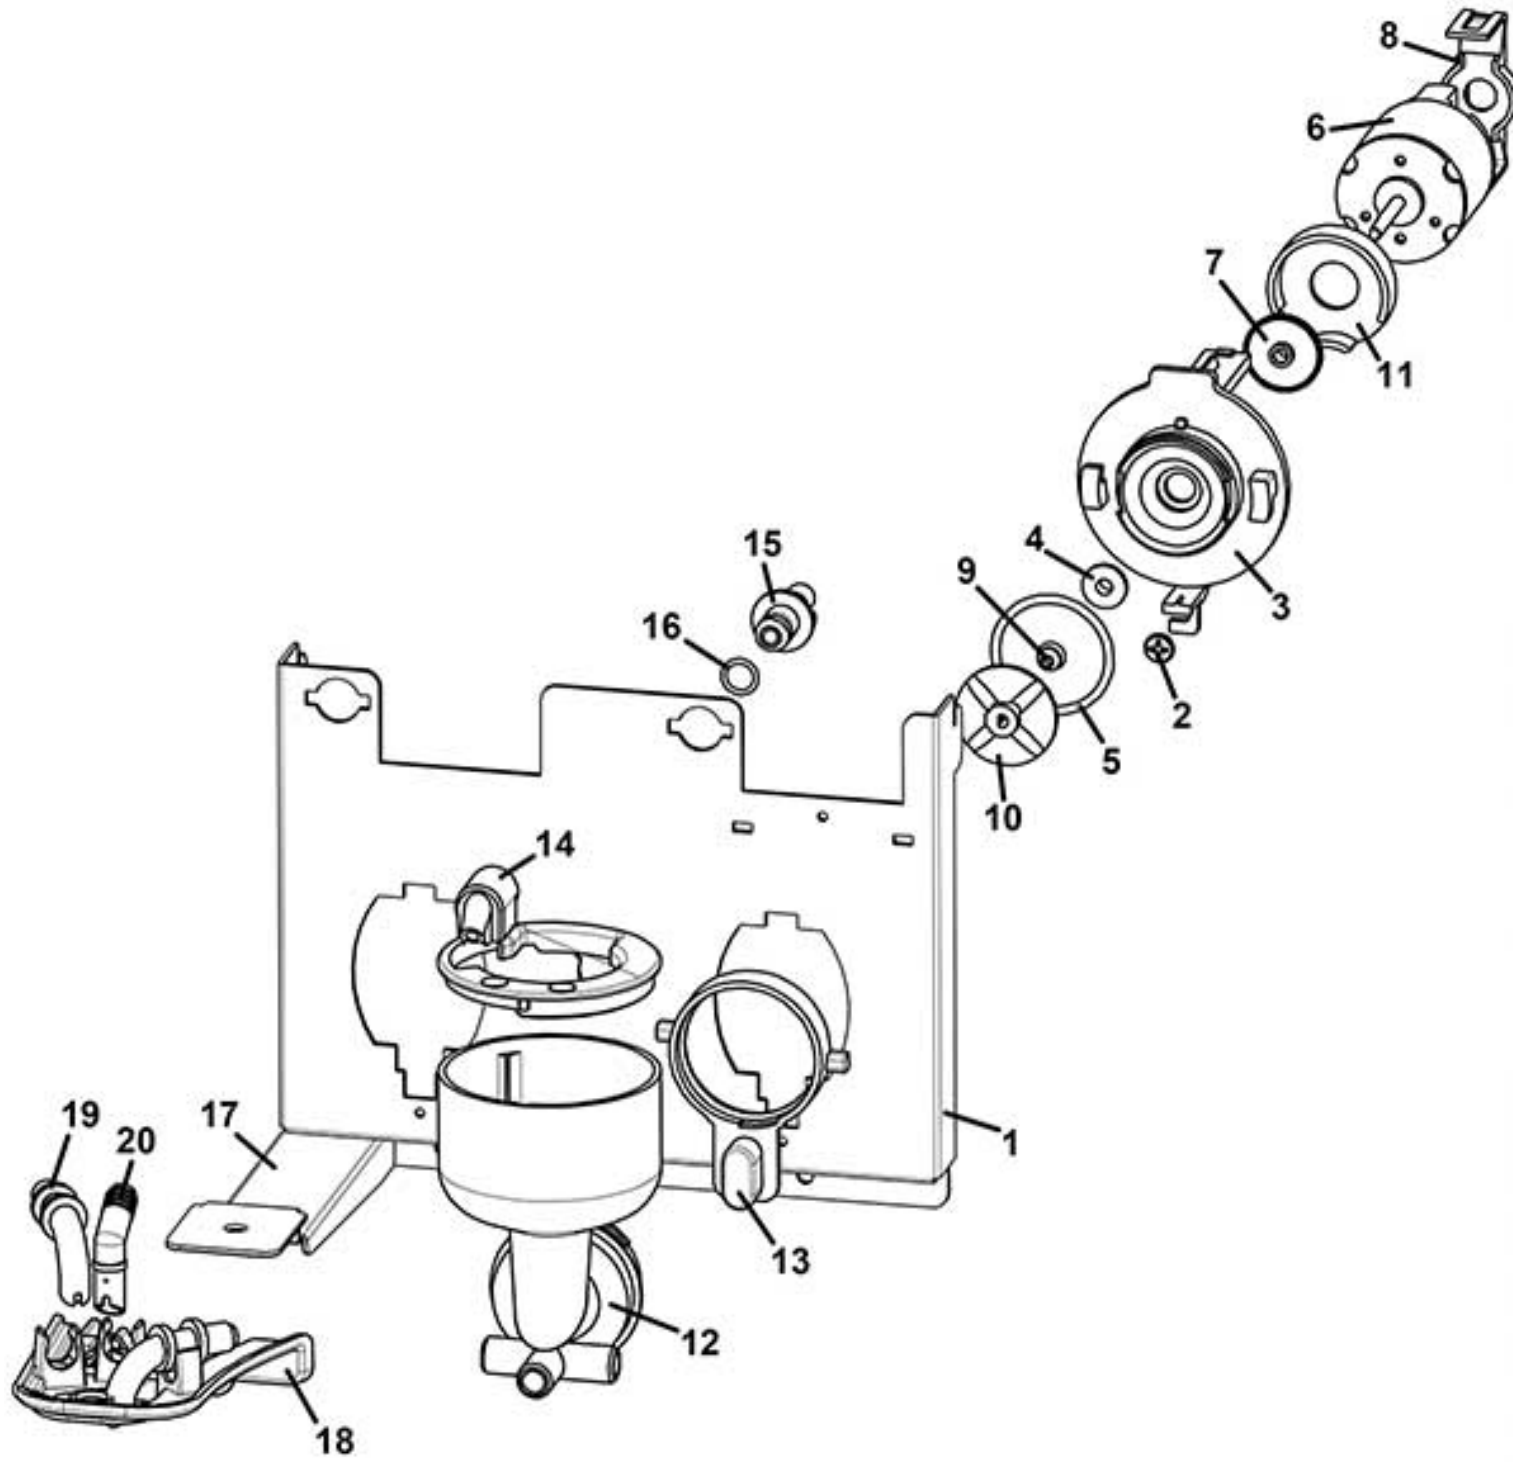

CINO XS GRANDE PRO VHO - 2 MIXERS SUPPORT ASSEMBLY

CINO XS GRANDE PRO VHO

CINO XS GRANDE PRO VHO - 2 MIXERS SUPPORT ASSEMBLY

Pos. Code	Description
1 0080200012NA	MIXER SUPPORT (BLACK COLOR)
2 VIT0002401	SCREW TCB 3.5 x 9.5
3 0080100005	MIXER BASE
4 0080100015	MIXER BASE BUSH
5 GUA0000084	GASKET 3131
6 0090003023	24 V DC MIXER MOTOR SHAFT D.4
7 0080100024	DRIP TRAP FAN
8 0080100009IC	ORANGE MOTOR CONNECTION COVER
9 0080100101	MIXER GASKET - SHAFT D.4
10 0080100011	SMALL FAN MIXER SHAFT D.4
11 0080100023IC	ORANGE MIXER COVER
12/a 0080200110L	MIXER BODY W/O INLET W/LINE LEFT
12/b 0080200111R	MIXER BODY W/O INLET W/LINE RIGHT
12/c 0080200112C	MIXER BODY W/O INLET W/LINE CENTER
13 0080100006IC	ORANGE STOPPER RING
14 0080100080	MIXER TRAP WITH INLET X2,5
15 0080100043	WATER OUTLET
16 GUA0000085	SILICONE GASKET 106
17 0080200014NA	PIPES SUPPORT (BLACK)
18 0020039529NA	PLASTIC BLACK SUPPORT PRODUCT PIPE
19 0010020052	SPOUT DELIVERY
20 0020039533	D.6 30° SPOUT DELIVERY
100 0080100001R	MIXER BASE+MOTOR ASSEMBLY FROM POS.3 TO POS. 11
101 0080200010CL	2 MIXERS SUPPORT