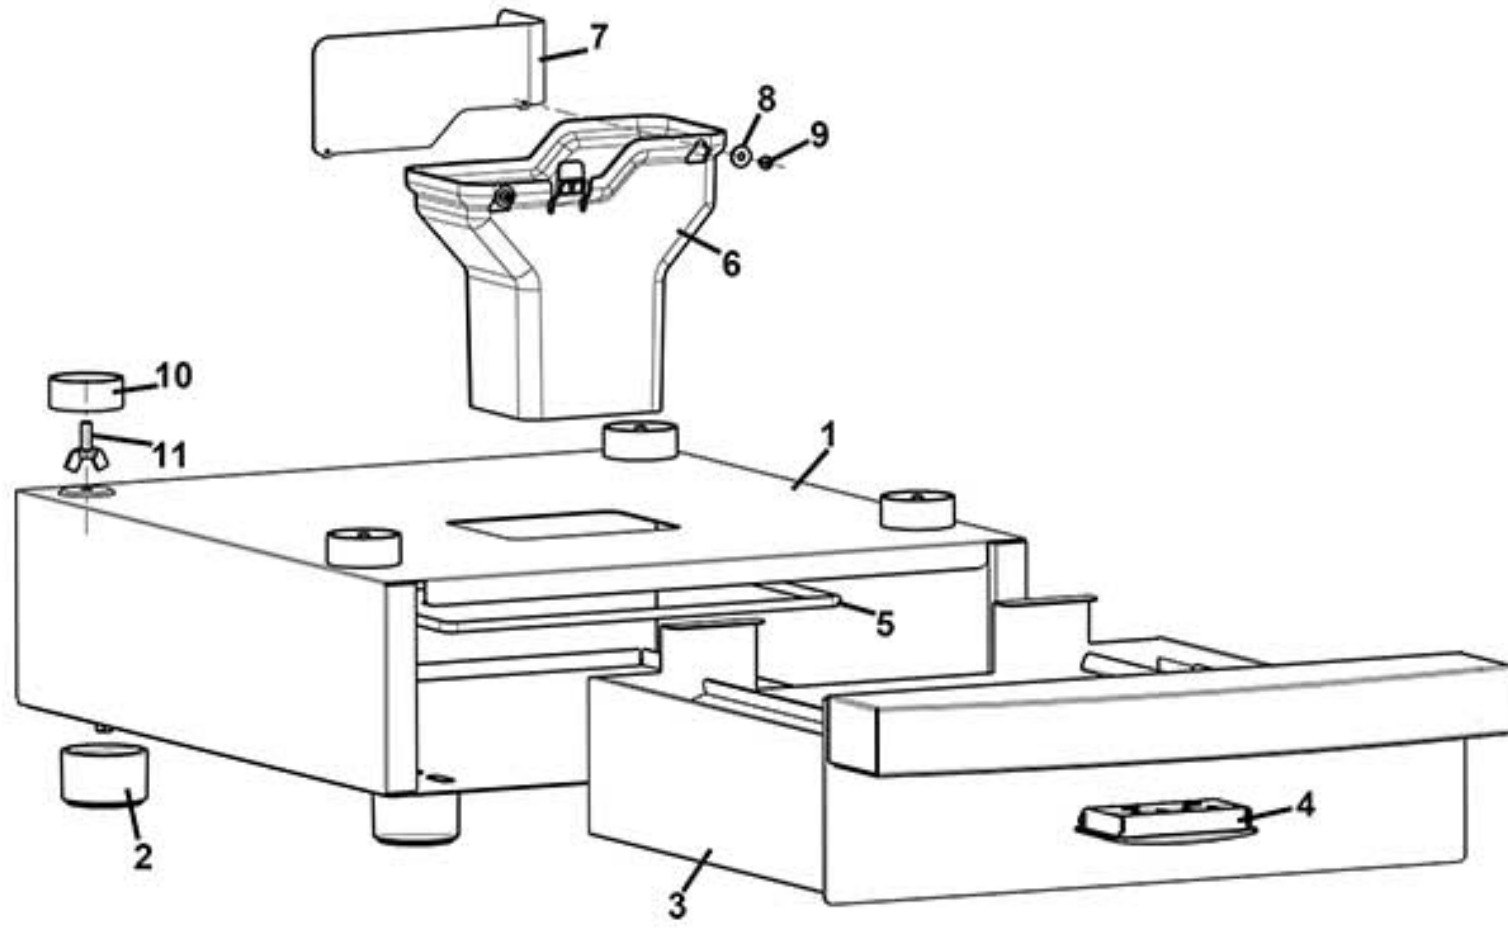

CINO XS GRANDE PRO VHO - TABLE BASE