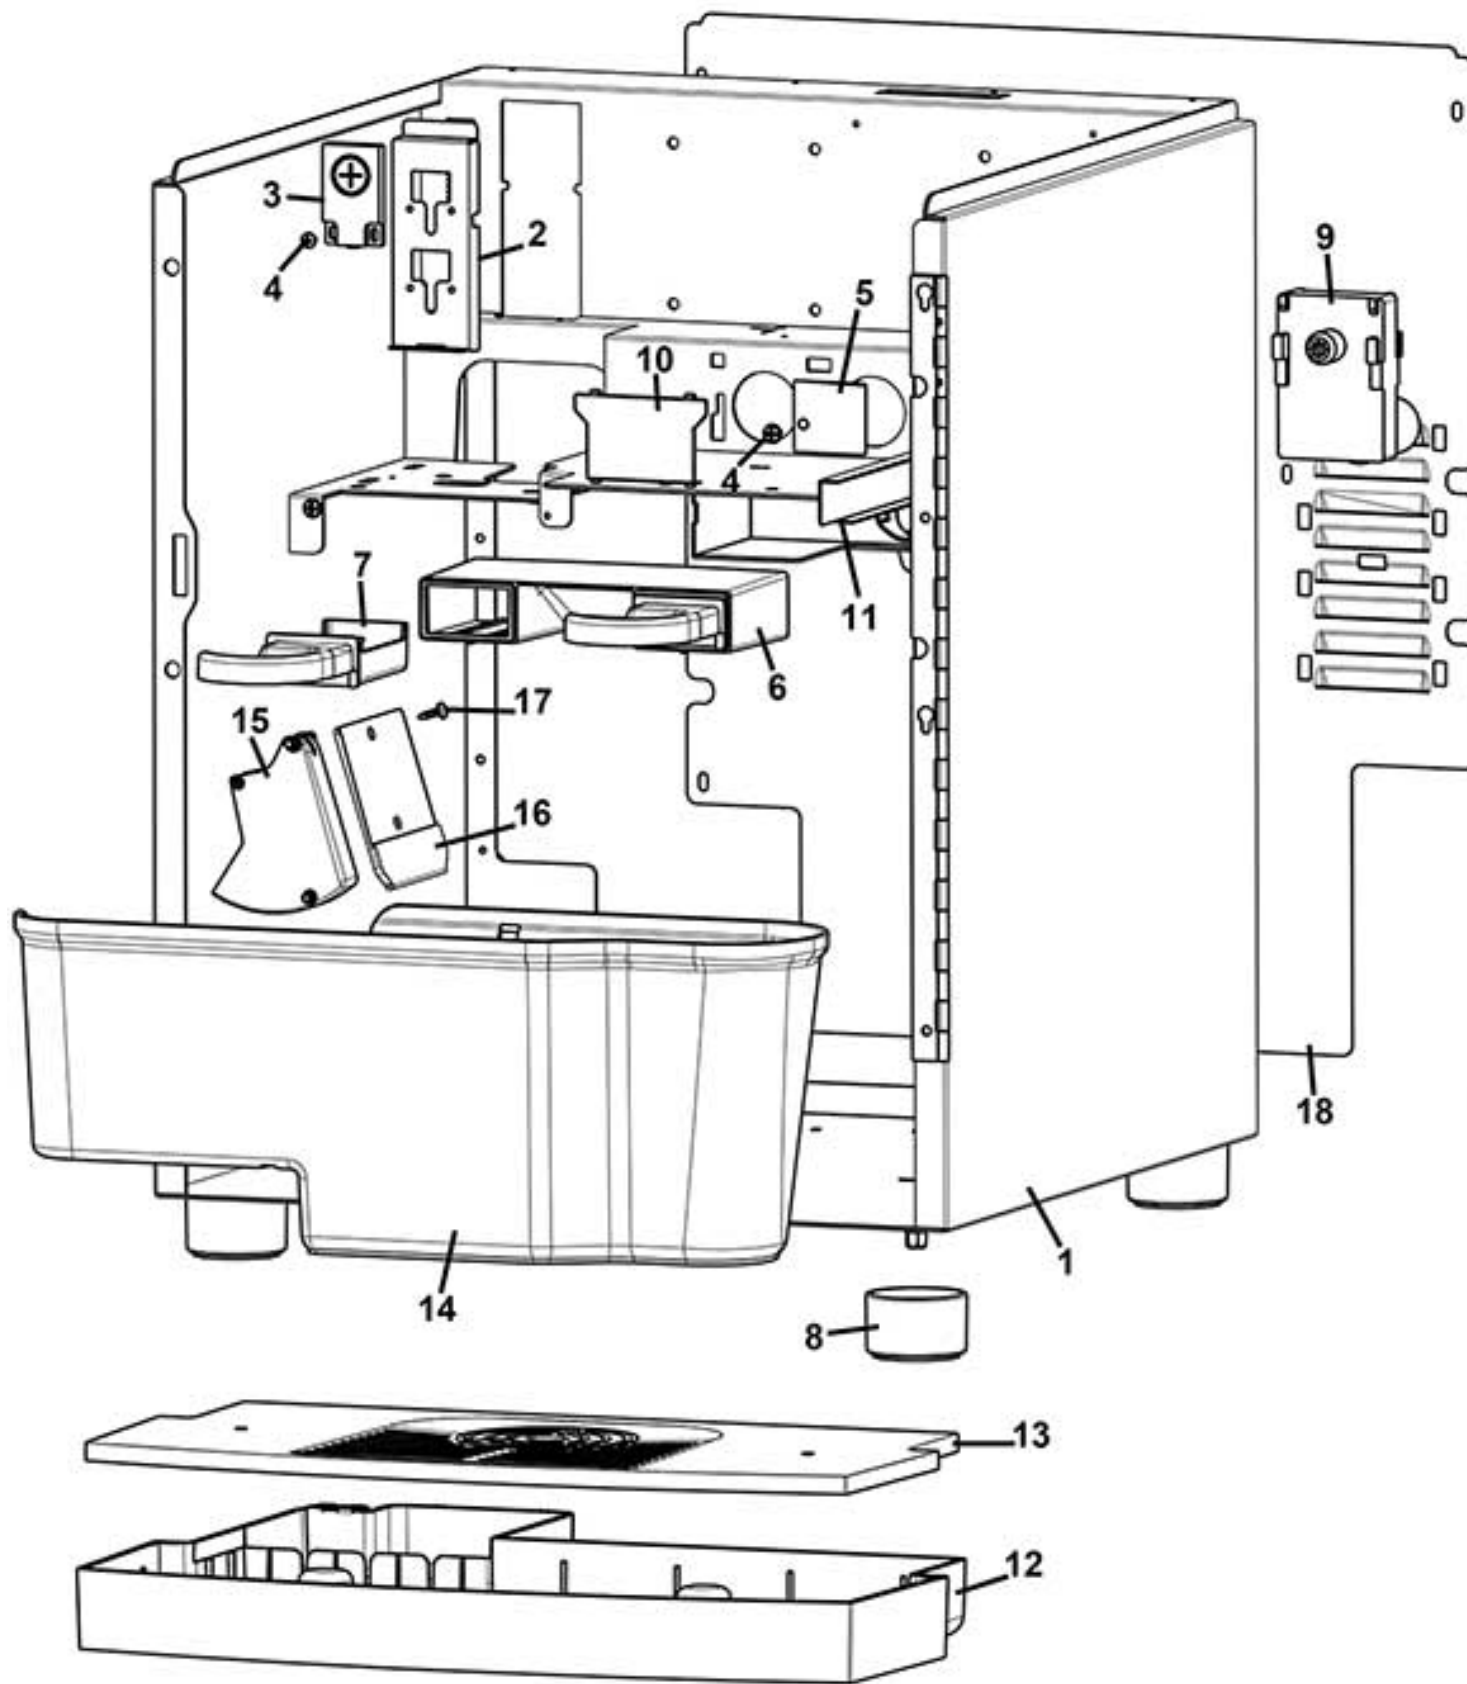

vending machine

[CINO XS GRANDE PRO VHO]

spare parts manual

CINO XS GRANDE PRO VHO

CINO XS GRANDE PRO VHO - CABINET

Pos. Code	Description
1 0010024155NA	CABINET (BLACK)
2 0010024162	BEANS HOPPER SENSOR SUPPORT
3 ELE0004001R	CAPACITIVE SENSOR ASS.Y
4 VIT0002009	SCREW T.C.B. 3,5 x 6,5
5 0010024168NA	SOLUBLE SENSOR COVER PLATE (BLACK)
6 0010027037	EXHAUST DRAWER DOUBLE
7 0010027022	EXTERNAL EXHAUST DRAWER
8 0010024111CL1	FEET D. 50x29 BLACK ASSEMBLY
9 0090002113	24V DC 97RPM PRODUCT GEAR MOTOR
10 0010020029NA	BLACK GEAR MOTOR COVER
11 0010027217	WIRING SUPPORT
12 0020039036CL	WATER TRAY + CONTACTS
13 0020039035CM	WATER COLLECTION TRAY GRATE (MERCEDES GREY RAL 9006)
14 0010024154	GROUNDS CONTAINER
15 0010024164	WATER TRAY WASTE EJECTOR
16 0010024165	WASTE CONVEYOR BLADE
17 VIT0002027	SCREW TCB 3,5x13 A2
18 0010024028NA	REAR DOOR (BLACK)

CINO XS GRANDE PRO VHO - UPPER COVER

CINO XS GRANDE PRO VHO

CINO XS GRANDE PRO VHO - UPPER COVER

Pos. Code	Description
1 0010024140NA	UPPER COVER (BLACK)
2 0010027344	RING PLUG
3 0010027343	RING SUPPORT PLUG
4 0230015255TR	AESTHETIC COFFEE BEANS COVER (TRANSPARENT)
5 0230015256NA	AESTHETIC COFFEE BEANS FRAME (BLACK)
6 VIT0002469	SCREW TC 3.5 x 10
7 0010024012	HINGE D.5,5X390
8 VIT0002456	SCREW 3.5 x 25 TC
9 ELE0002019	DOOR SWITCH 16A-250V UL
10 0010024114NA	UPPER COVER CLOSING (BLACK)
11 0010024119NA	CABLES COVER (BLACK)
12 0010024118NA	H2O INLET COVER (BLACK)
13 0020037124NA	BLACK PIN
14 0270011109IC	ORANGE SERVICE KEY