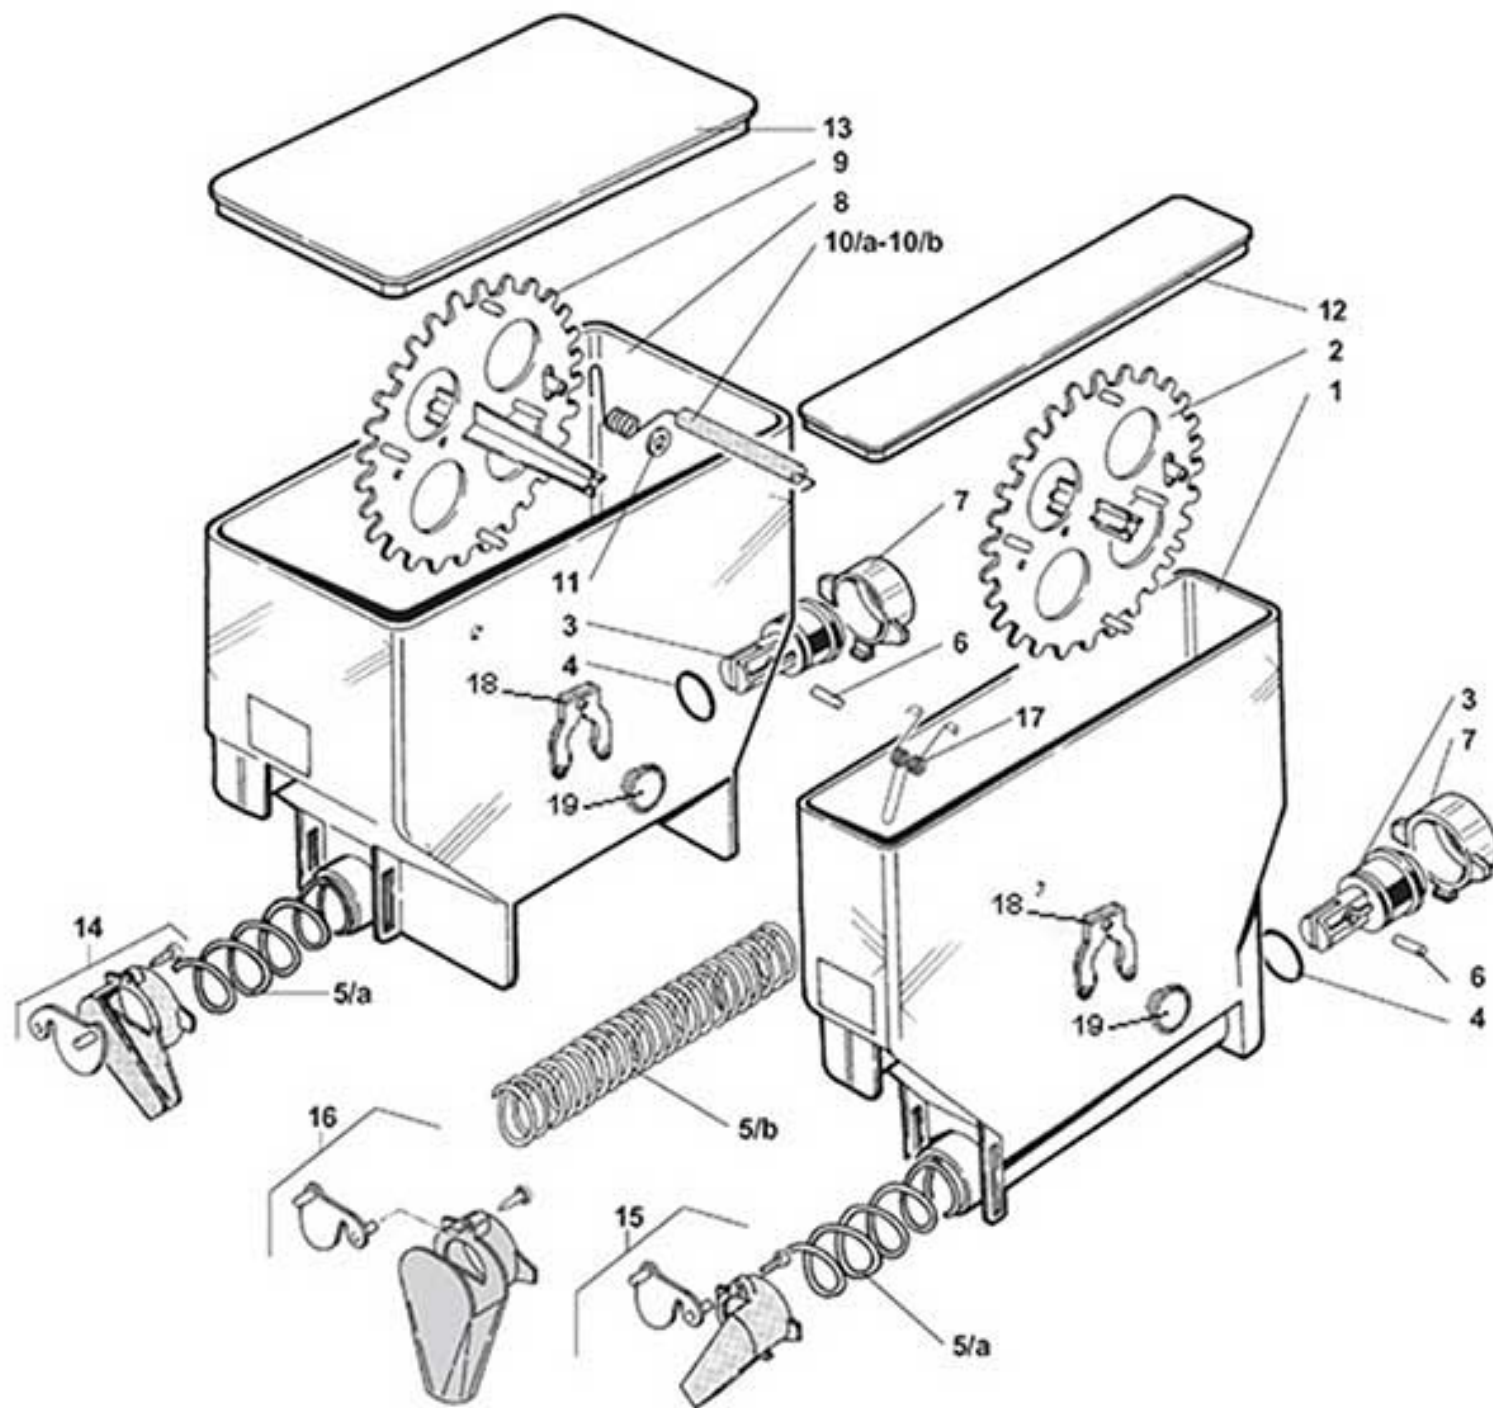

CINO XS GRANDE PRO VHO

CINO XS GRANDE PRO VHO - PROFESSIONAL BREWER GROUP

Pos. Code	Description
1	0250014005R UPPER SUPPORT ASS.Y D.45
2	0250014008 CHUTE D.45
3	0250014009 CHUTE HINGE
4	VIT0004810 M 4 SELFLOCKING NUT
5	VIT0001009 STAINLESS STEEL SCREW T.C.B. M 4 x 16
6	0250014081 SPRING
7	GUA0011022 PLUG
8	VIT0000249 SCREW
9	VIT0003113 WASHER
10	0250014079 WASHER
11	VIT0009112 NUT M4
12	0250014020R D.45 CHAMBER ASS.Y
13	0250014043 BRUSH GASKET D.45
14	0250014025 BRUSH BALL
15	0250014024 BRUSH D.45
16	0250014026 BRUSH PIN
17	VIT0000043 SCREW M5X35
18	VIT0004823 SELF-LOCKING NUT M5
19	0250014028R D.45 LOWER FILTER SUPPORT ASS.Y
20	0250014028 LOWER FILTER SUPPORT D.45
21	GUA0000097 SILICONE 4131 OR
22	0250014029 FILTER D.37.3
23	VIT0000121 M 3x8 TSP SCREW
24	VIT0009203 M 3 CONNECTION FOR THERMOPLASTIC
25	0250014027 LOWER PISTON LOCK
26	GUA0000103 SILICONE 3075 OR
27	0250014013 CYLINDRICAL GUIDE
28	0250014012R D.45 LOWER SUPPORT ASS.Y
29	0250014077 SPACER
30	VIT0009320 BEARING SKF 608-2RSH
31	0250014011 REAR CAM PLATE
32	0250014072 UPPER GUIDE PIN
33	VIT0001006 M 3x30 TCB SCREW
34	VIT0000033 SCREW T.C.B. M 4x35
35	VIT0001011 SCREW T.C.B. M 4x20
36	0250014019 FRONTAL PLATE
37	VIT0001009 STAINLESS STEEL SCREW T.C.B. M 4 x 16
38	0250014045R D.45 UPPER FILTER SUPPORT ASS.Y
39	0250014047 D.45 PISTON PROTECTION
40	0250008211 FILTER BREWER D.37.3
41	VIT0000129 VITE TSC CR. M3X12 A2
42	GUA0000045 108 VITON OR
43	GUA0000067 SILICONE 4143 OR
44	0250014085 MALE CONNECTION
45	GUA0000004 GASKET 104
46	0250014087CL PTFE PIPE D.2X4 ASS.Y
47	0250014086 WATER PIPE NUT
48	GUA0000061 2010 VITON OR
49	1010100160 WARNING LABEL
50	TSIL04/061 D.4x6 NATURAL TRANSPARENT SILICONE PIPE
51	0020039539 SPOUT DELIVERY D.4
100	0250014000CL PRO BREWER ASS.Y D.45
101	0250008176CL4 OUTLET COFFEE PIPE ASS.Y POS.50+51
102	0250014024R BRUSH D.45 ASS.Y FROM POS.13 TO POS.18