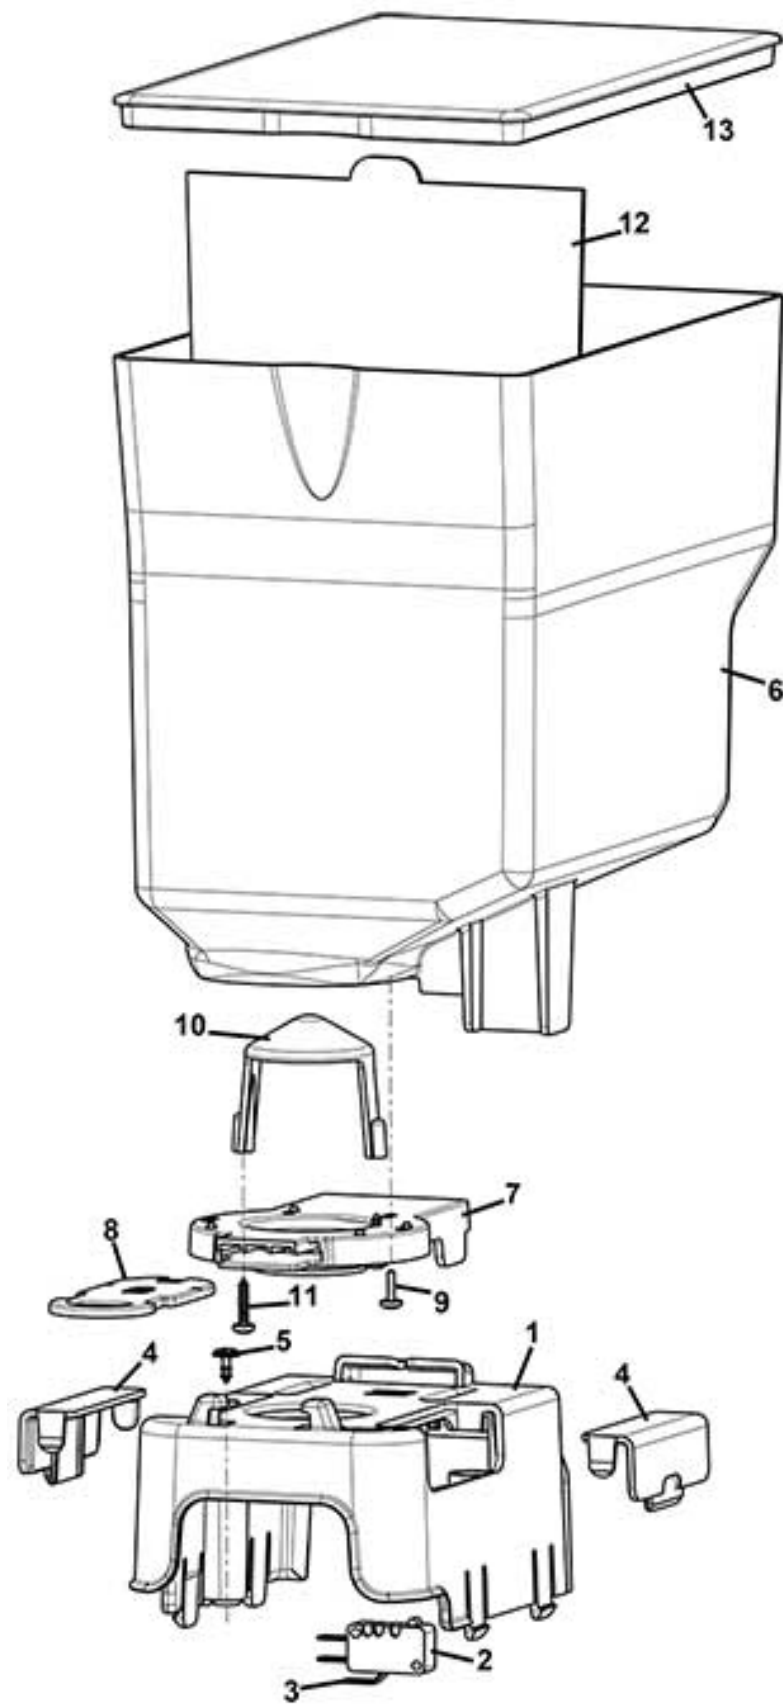

CINO XS GRANDE PRO VHO

CINO XS GRANDE PRO VHO - PRODUCTS CONTAINER

Pos. Code	Description
1 0230030500	INGREDIENT CONTAINER MM54 H190 WITH PINS
2 0230030236	MIXER GEAR
3 0230030012	AUGER PIN
4 GUA0000083	GASKET 123
5/a 0230030014	AUGER P.18
5/b 0230030013	AUGER P.9
6 VIT0005301	ELASTIC PIN D.2 x 14
7 0230030011	REAR BUSH
8 0230030520	INGREDIENT CONTAINER MM110 H190 WITH PINS
9 0230030237	DOUBLE MIXER GEAR W/PIN
10/a 0230030041	INGREDIENT MIXER 112 mm
10/b 0230030042	INGREDIENT MIXER 112 mm LEFT OUTLET
11 VIT0003210	STAINLESS STEEL FLAT WASHER D. 8.4 x 14 x 1.6
12 0230030156	CONTAINER COVER 54 mm.
13 0230030158	CONTAINER LID 110 mm.
14/a 0230030058R	RIGHT PRODUCT FEEDER (BIG HOLE-ORANGE))
14/b 0230030044R	RIGHT PRODUCT FEEDER (SMALL HOLE-RED)
15/a 0230030057R	LEFT PRODUCT FEEDER (BIG HOLE-ORANGE)
15/b 0230030043R	LEFT PRODUCT FEEDER (SMALL HOLE-RED)
16 0230030059R	FRONTAL FEEDER (BIG HOLE-ORANGE)
17 0230030052	ANTIBRIDGING
18 0230030239	GEAR PIN FORK
19 0230030238	GEAR ROTATION PLUG
100 0230030522R	INGREDIENT CONTAINER 110MM H190 WITH PINS-AUGER 18-RIGHT OUTLET-WITH LID
101 0230030525R	INGREDIENT CONTAINER 110MM H190 WITH PINS-AUGER 18-LEFT OUTLET-WITH LID
102 0230030506R	INGREDIENT CONTAINER 54 H190- WITH PINS-AUGER 18-WITH LID
103 0230030502R	INGREDIENT CONTAINER 54 H190- WITH PINS-AUGER 9-WITH LID