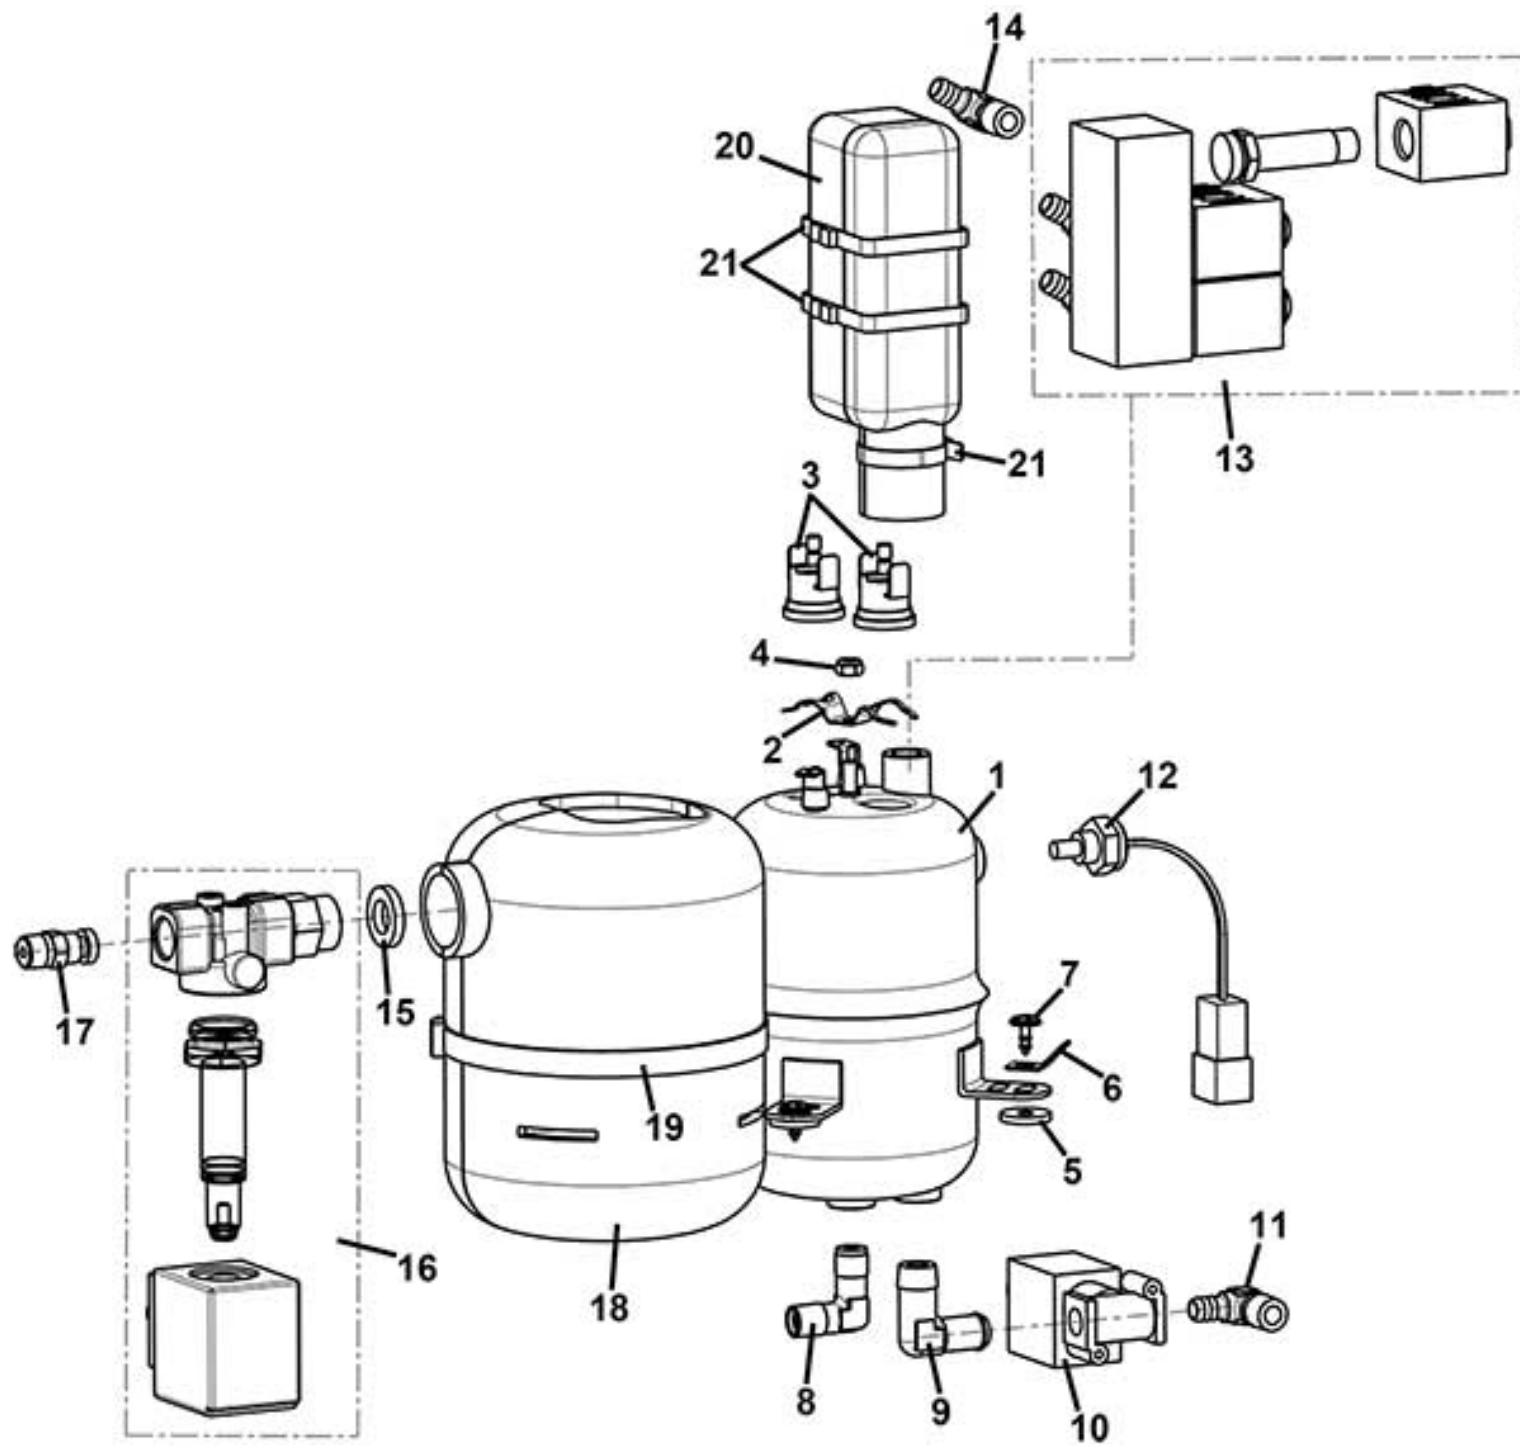

CINO XS GRANDE PRO VHO - EXPRESS COFFEE GROUP BOILER