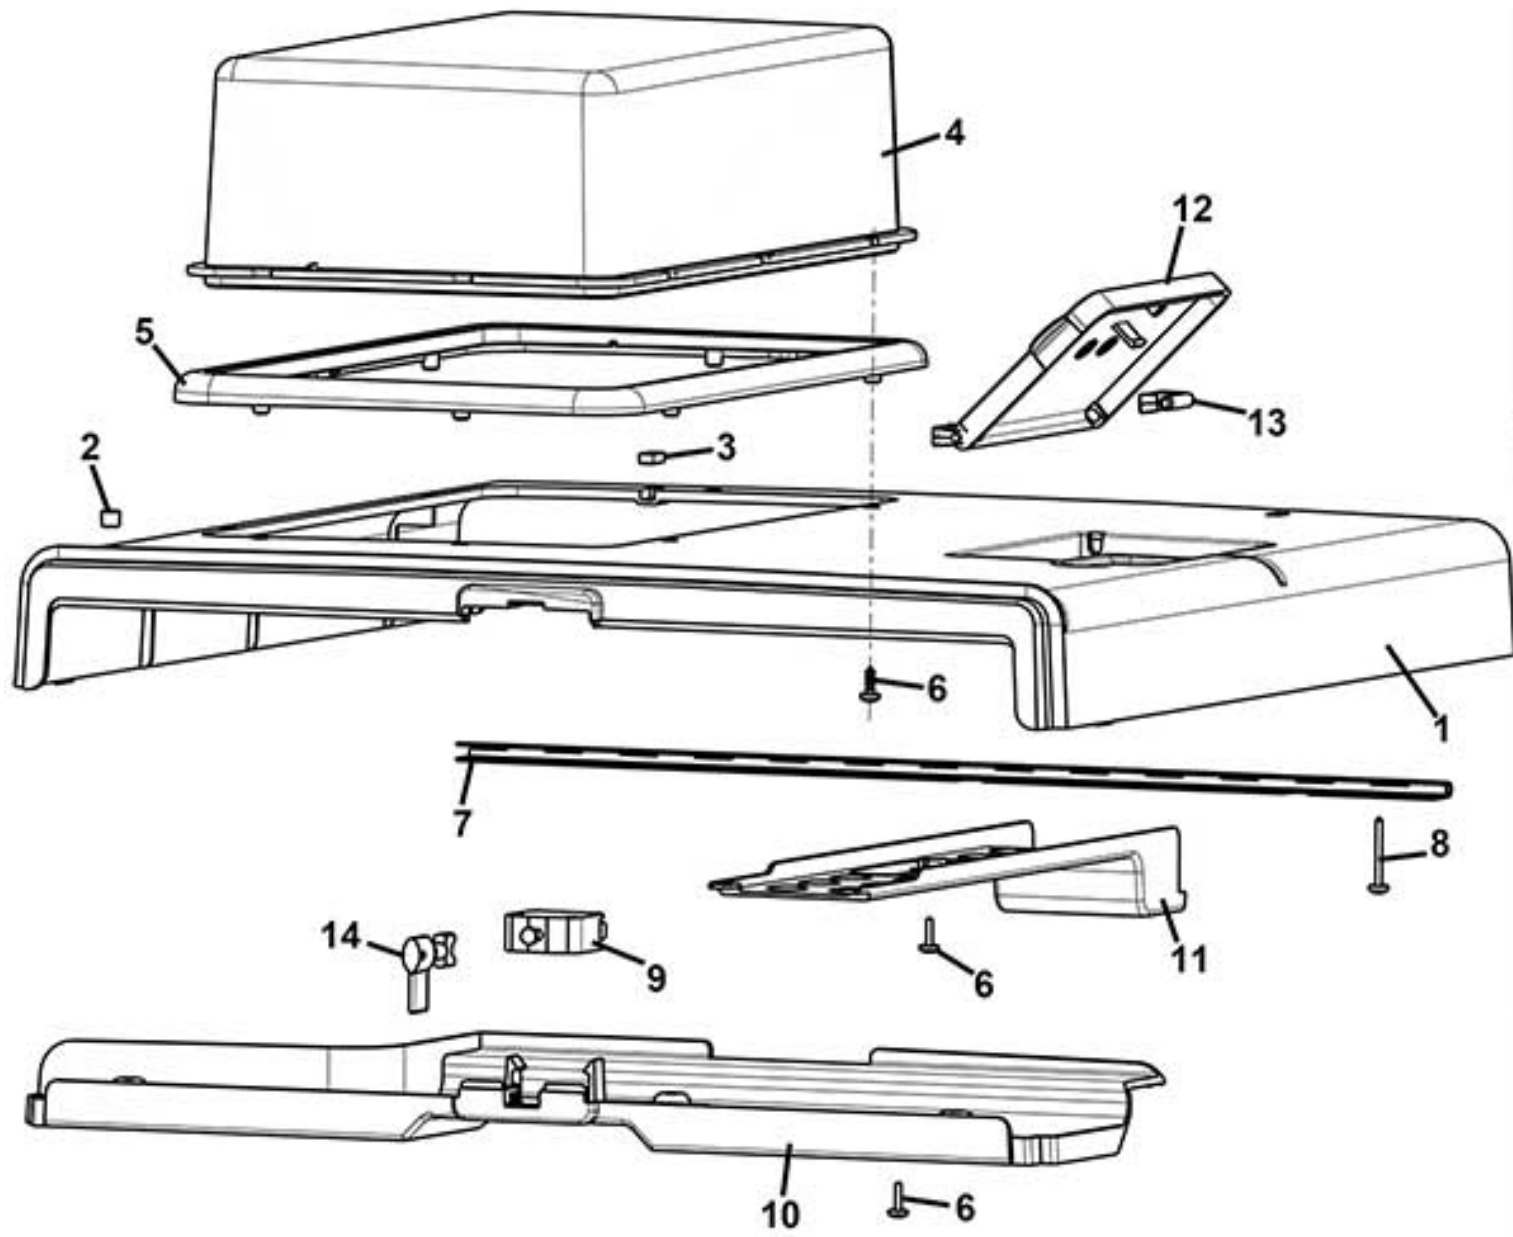

CINO XS GRANDE PRO VHO - UPPER COVER